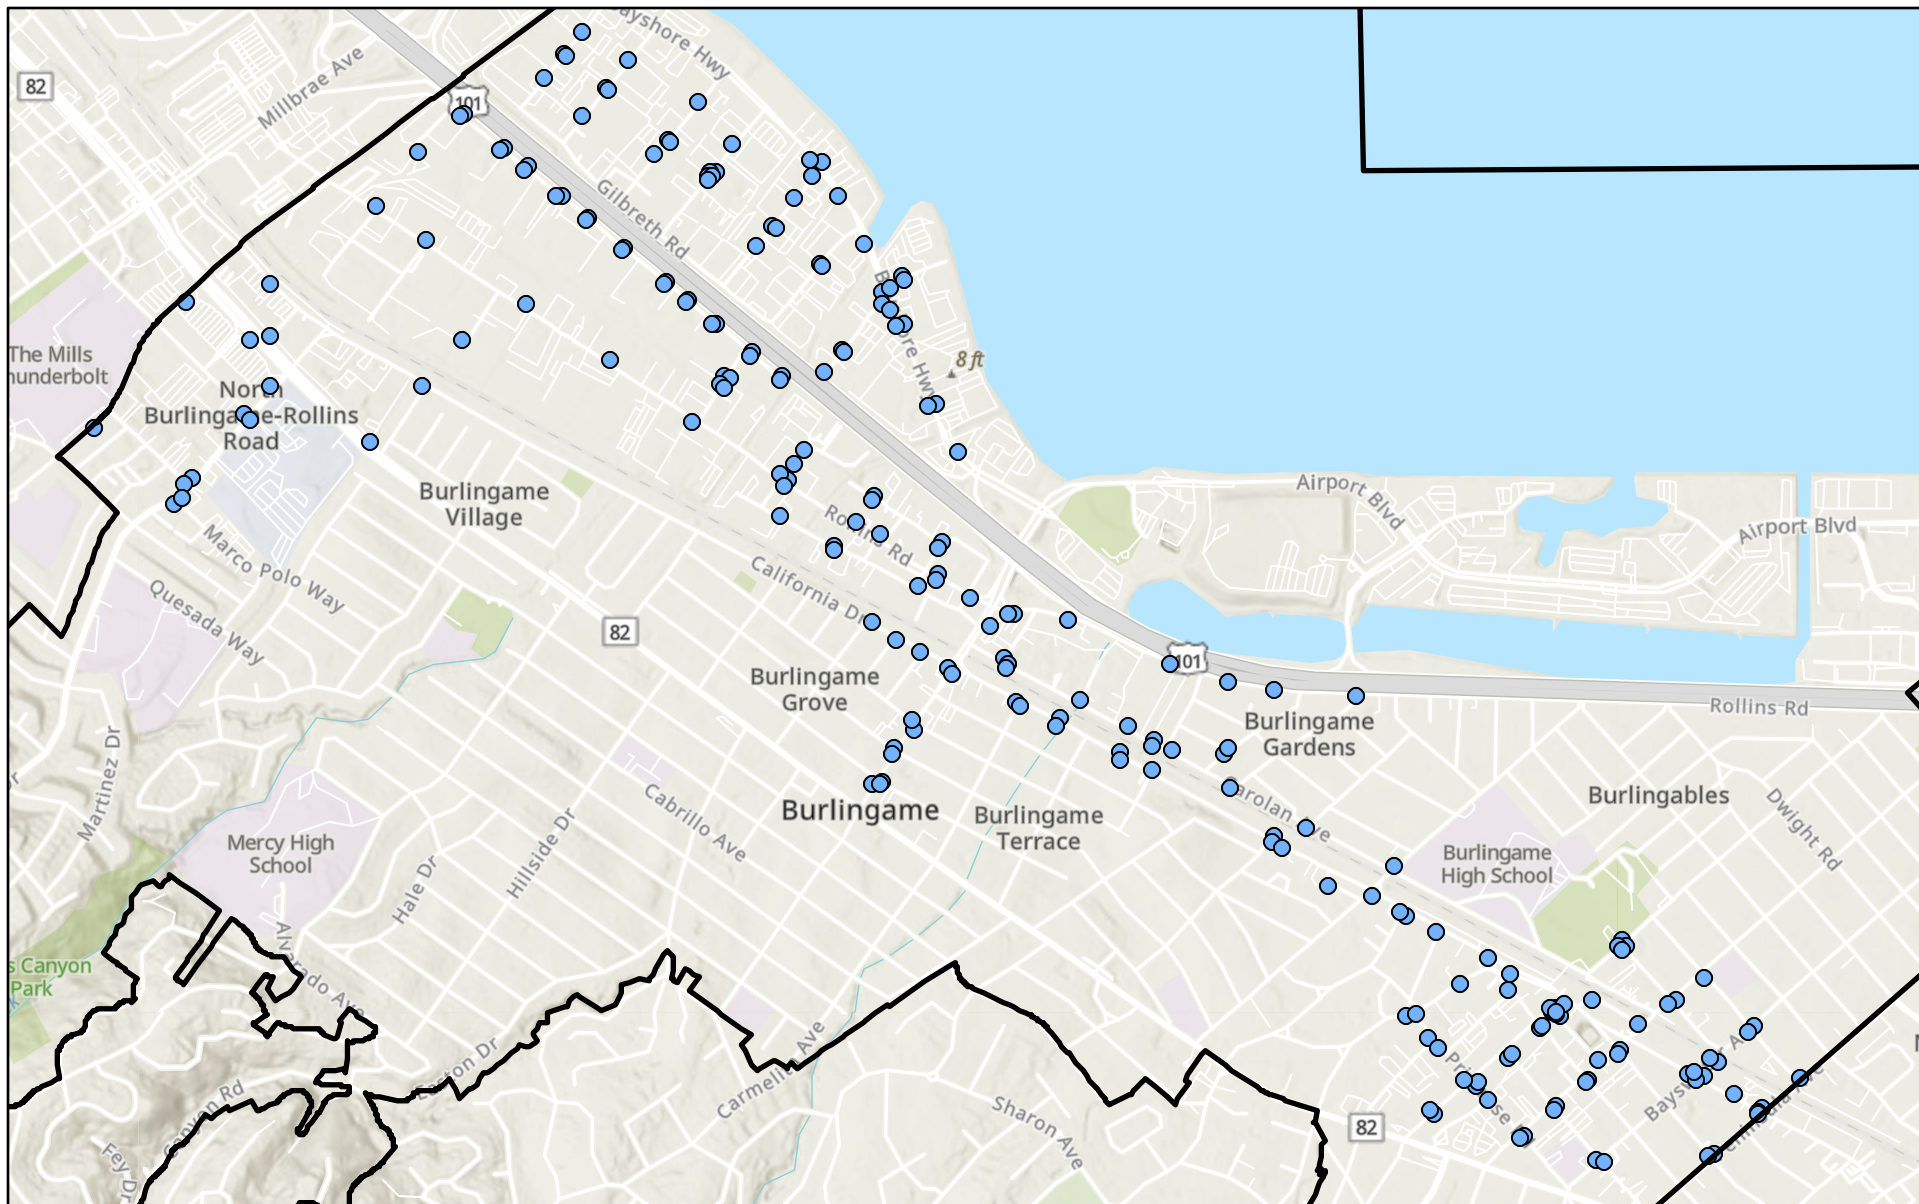

# Trash Capture Device Locations

9/22/2025

- Permittee Geographic Area
- Full Trash Capture (FTC) Devices
- Catch-Basin Insert

World\_Hillshade

Esri, NASA, NGA, USGS, FEMA, Sources: Esri, TomTom, Garmin, FAO, NOAA, USGS, (c) OpenStreetMap contributors, and the GIS User